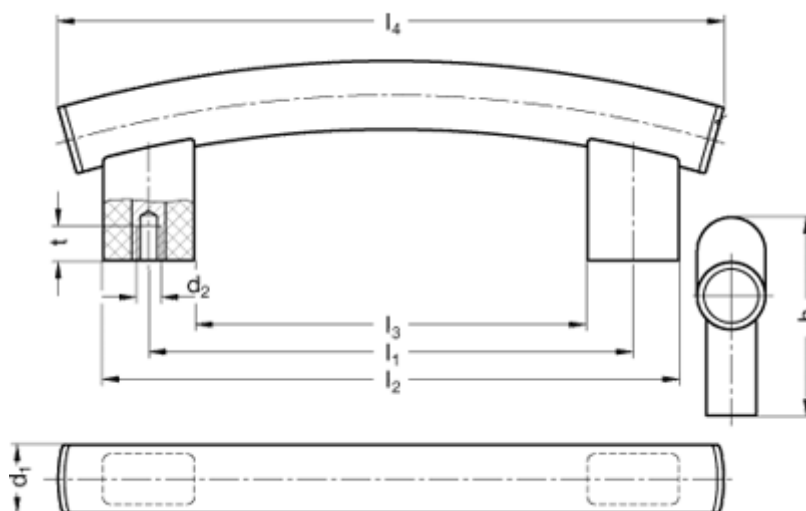

Article number: 201249600

Description: E+G Arch-shaped handle
GN 666.4-30-M6-600-EL

Measures

b = 22	t = 15
d1 = 30	
d2 = M 6	
h = 98	
l1 = 600	
l2 = 640	
l3 = 560	
l4 = 680	